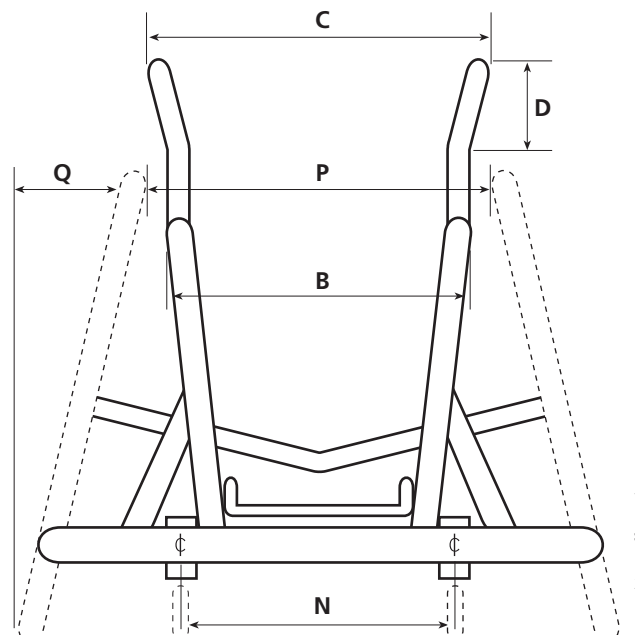

Rhino Script Form

Offensive - High Point (suitable for 1.5-3.5 player)

Seat Width - Rear _____

Seat Width - Front _____

A Seat Length _____

B Back Width _____

C Back Splay - Top _____

D Back Splay - Length _____

E Back Height _____

F Back Angle _____

G Seat to Footplate _____

H Frame Length
(centre of camber bar to front of frame)

I Overall Frame Length
(centre of camber bar to front of pick bar)

J Wheel Base
(centre of camber bar to centre of pivot)

K Seat to Floor - front _____

L Seat to Floor - rear _____

M Balance Point _____

N Pivot Centres ☐ 11.5 ☐ 12 ☐ 12.5 ☐ 13 ☐ 13.5 ☐ 14

O Footplate Position _____

P Between Wheels _____

Q Camber _____

WINGS

☐ Single Wings **AD20200**

☐ Double Wings **AD20210**

☐ Inverted Wings **AD20220**

Wing Height _____

PICK BAR

☐ Standard ☐ Alloy ☐ Inverted

☐ Steel (bolt on) 1/4" **AD20130**

☐ Steel (bolt on) 8mm **AD20130**

☐ Titanium (bolt on) **AD20131**

☐ Under-pick Steel **AD20140**

☐ Under-pick Alloy **AD20150**

Width _____ Height _____

Angle _____ Code PB - _____

R ☐ Transfer Rail **AD20312**

S ☐ Holes for Bindings

T ☐ Flexible Backpost Cap **AD20310**
(only available with fixed back)

U Axle Receivers ☐ 1/2" (std)

☐ 5/8" **AD12550**

Name _____