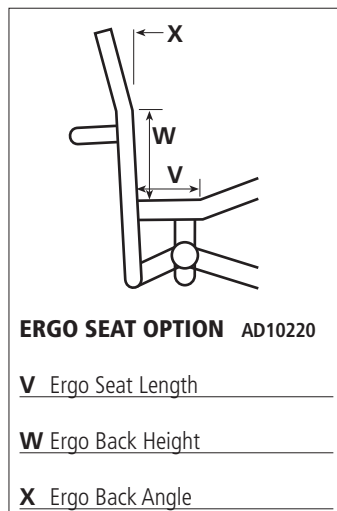

Single Wings **AD20200**

Double Wings **AD20210**

Inverted Wings **AD20220**

Wing Height _____

PICK BAR

Standard Alloy Inverted

Steel (bolt on) 1/4" **AD20130**

Steel (bolt on) 8mm **AD20130**

Titanium (bolt on) **AD20131**

Under-pick Steel **AD20140**

Under-pick Alloy **AD20150**

Width _____ Height _____

Angle _____ Code PB - _____

R Transfer Rail **AD20312**

S Holes for Bindings

T Flexible Backpost Cap **AD20310**
(only available with fixed back)

U Axle Receivers 1/2" (std)

5/8" **AD12550**

Name _____

Rhino Script Form

Offensive - High Point (suitable for 1.5-3.5 player)

Name _____

 NO WHEELS Set the wheelchair up for: _____
WHEELS**TYRES****24"**

- Spoked Wheels 1/2" axle (std)
- Spinergy SL Wheels 1/2" axle (24 spoke) **AD13410**
- Spinergy SLX Wheels 1/2" axle (24 spoke) **AD13420**
- Spinergy SLX Wheels 5/8" axle (24 spoke) **AD13430**