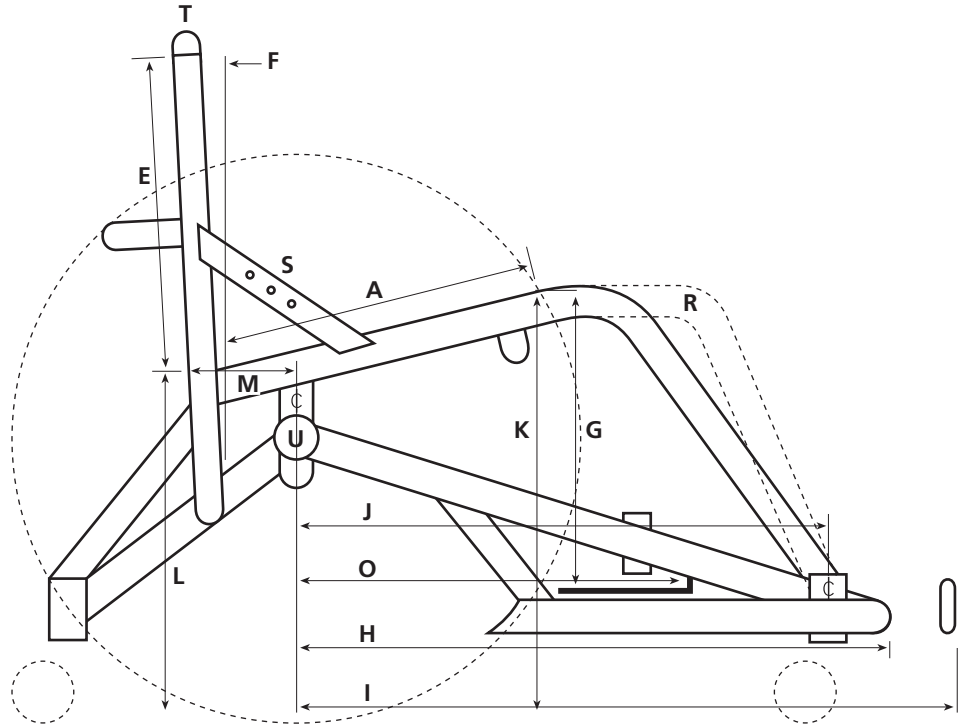

Rhino Script Form

Offensive - High Point (suitable for 1.5-3.5 player)

Seat Width - Rear _____

Seat Width - Front _____

A Seat Length _____

B Back Width _____

C Back Splay - Top _____

D Back Splay - Length _____

E Back Height _____

F Back Angle _____

G Seat to Footplate _____

H Frame Length
(centre of camber bar to front of frame)

I Overall Frame Length
(centre of camber bar to front of pick bar)

J Wheel Base
(centre of camber bar to centre of pivot)

K Seat to Floor - front _____

L Seat to Floor - rear _____

M Balance Point _____

N Pivot Centres ☐ 11.5 ☐ 12 ☐ 12.5 ☐ 13 ☐ 13.5 ☐ 14

O Footplate Position _____

P Between Wheels _____

Q Camber _____

WINGS

☐ Single Wings **AD20200**

☐ Double Wings **AD20210**

☐ Inverted Wings **AD20220**

Wing Height _____

PICK BAR

☐ Standard ☐ Alloy ☐ Inverted

☐ Steel (bolt on) 1/4" **AD20130**

☐ Steel (bolt on) 8mm **AD20130**

☐ Titanium (bolt on) **AD20131**

☐ Under-pick Steel **AD20140**

☐ Under-pick Alloy **AD20150**

Width _____ Height _____

Angle _____ Code PB - _____

R ☐ Transfer Rail **AD20312**

S ☐ Holes for Bindings

T ☐ Flexible Backpost Cap **AD20310**
(only available with fixed back)

U Axle Receivers ☐ 1/2" (std)

☐ 5/8" **AD12550**

Name _____