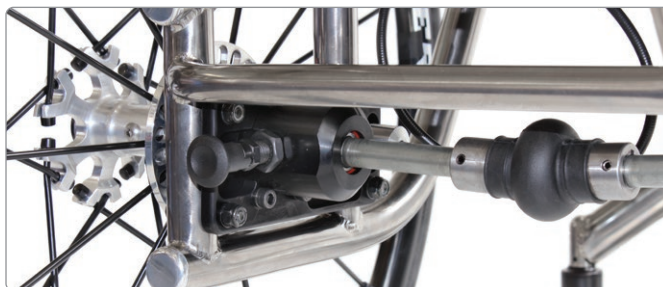

Fixed or Folding Back

Seat Width 13" - 20"

Adjustable Foot-plate Height

Adjustable or Fixed Camber Bar Position

Adjustable Balance Point (Only with Adjustable Camber Bar Position)

Castors: Roller-blade
4", 5", 6" Solid
4", 5", 6" Wide Solid

Quick release 24" Spoked Wheels on Alloy Rims

Tyres: 24 x 1 High Pressure Tread or Smooth
24 x 1 Solid

Brakes: Push to Lock Brakes
Alloy Scissor Brakes

Black Fabric Sling and Back with Leather Trim

Leg Strap

Five Year Frame Warranty

OPTIONS AND ACCESSORIES

Titanium Frame 90400T

Castors: 4", 5", 6" Solid Alloy
4", 5", 6" Soft Roll
6", 8" Pneumatic

Frog Leg Forks

Quad Release Axles

Wheels: Spoked 24", 25", 26"
BMX Wheels
Xcore Wheels
Spinergy Wheels
Soft Wheels
Loop Wheels

Push-rims: Rubber Coated - Red or Black
Vinyl
Foam
CarboLife
Natural Fit

Push handles: In Back Canes
Removable
Fold Down

Brakes: Composite Push to Lock Brakes
Composite Scissor Brakes
Eagle Scissor Brakes
Ds-Locks Brakes
Brake Extension Levers

Angle Adjustable Foot-plate

Anti-Tips with Plastic Wheels or Roller-blades

Spoke Guards: Clear or Black

Armrest: Tubular Swing Away
Desk or Full Length Pad
T Adjustable Height, with/without Skirt Guards

Adjustable Back Upholstery

Skirt Guards: Fabric Skirt Guards
Fabric covered ABS Skirt Guards
ABS Drop In Skirt Guards
Alloy or Carbon Fibre Skirt Guards

Under Chair Bag

Fabric or ABS Foot-plate Cover

Cushion, Impact Guards, Castor Covers

Piranha with single arm drive showing the removable drive axle